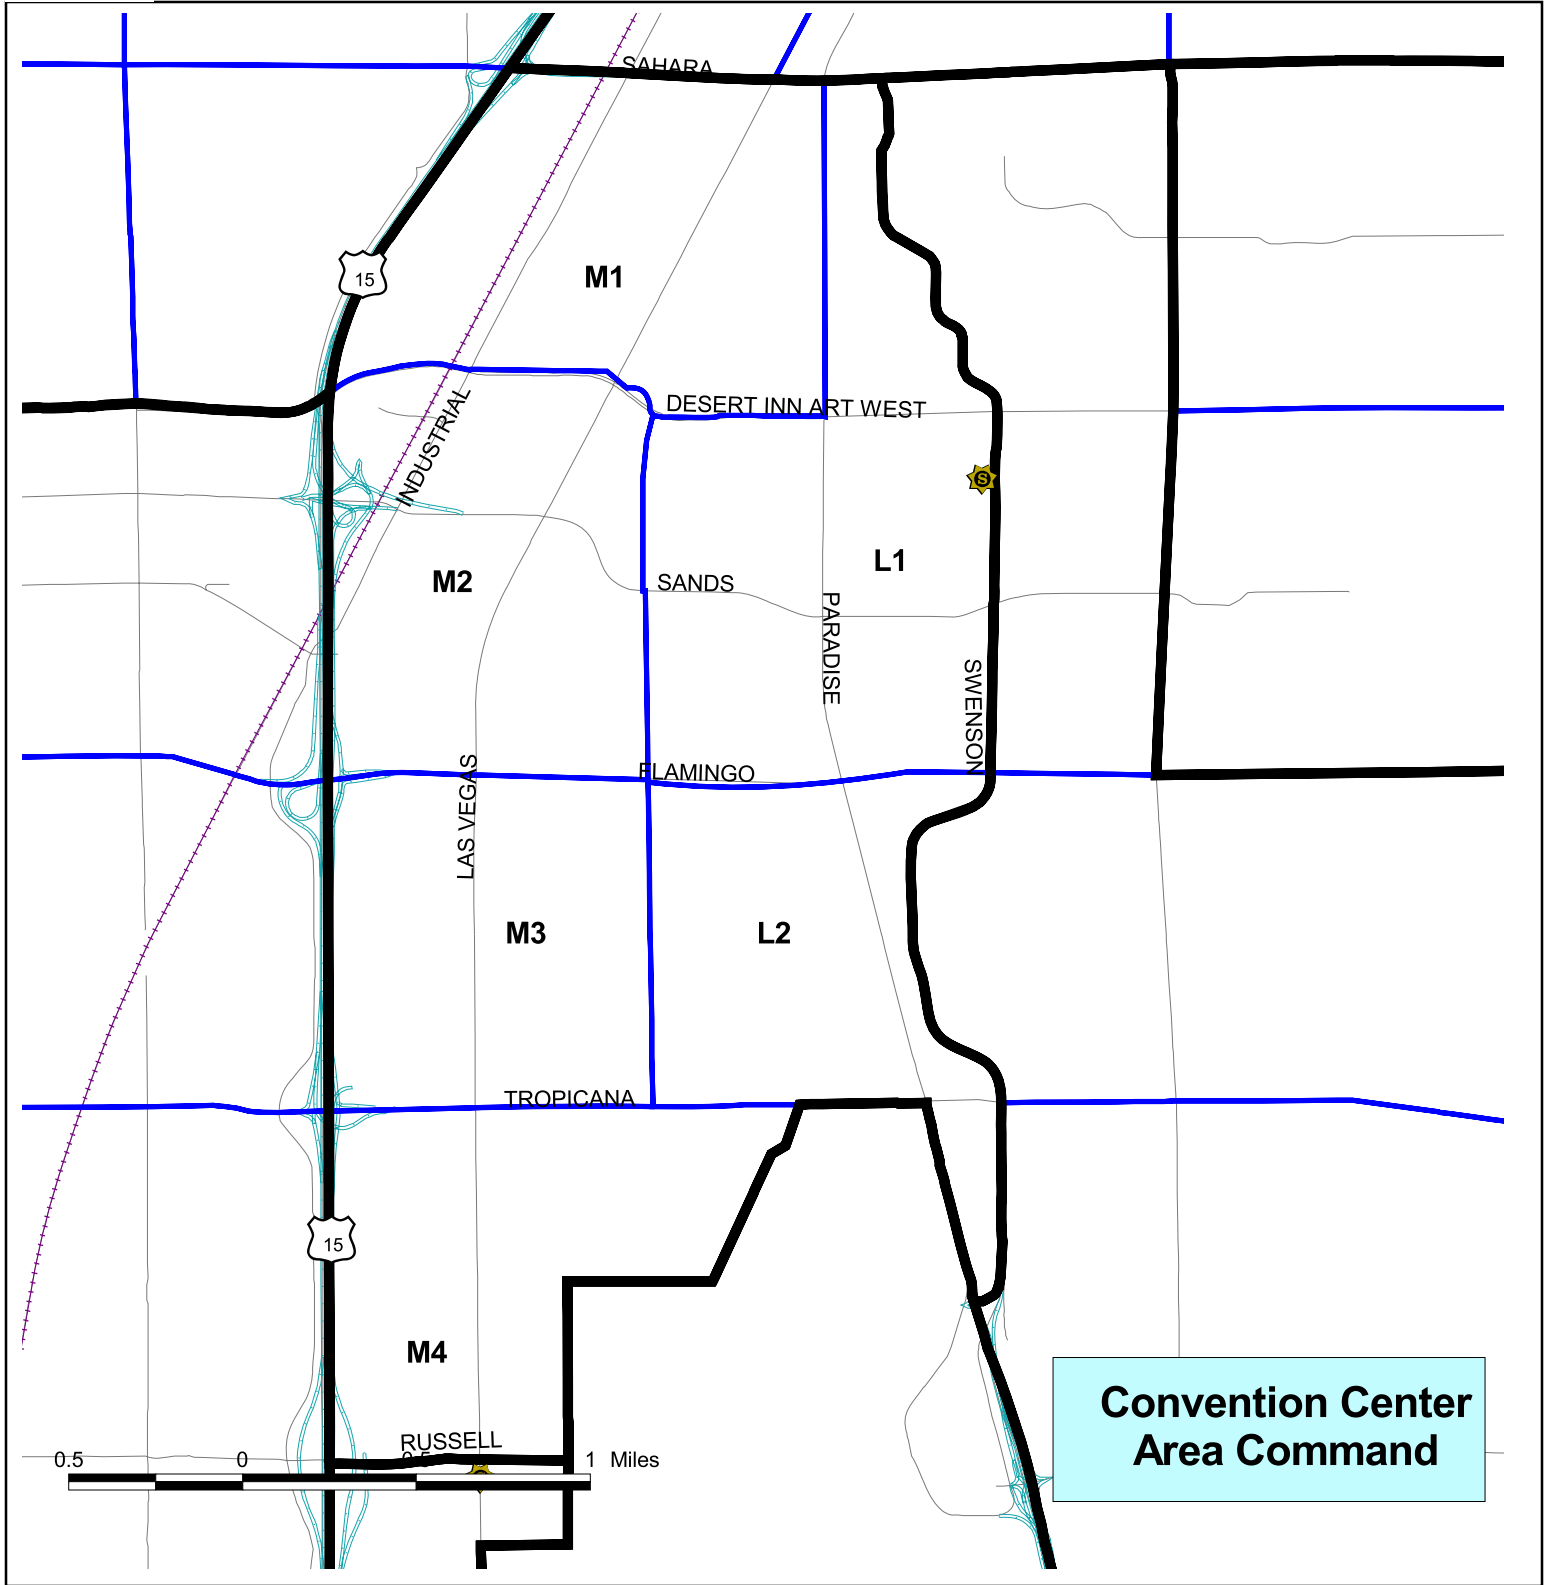

Las Vegas Metropolitan Police Department

**Convention Center
Area Command**

Area Command and Sectors/Beats Effective November 1, 2008

DOC maps are produced solely to meet the needs of the Las Vegas Metropolitan Police Department. Please contact the DOC at 828-2281 regarding this or any other products.