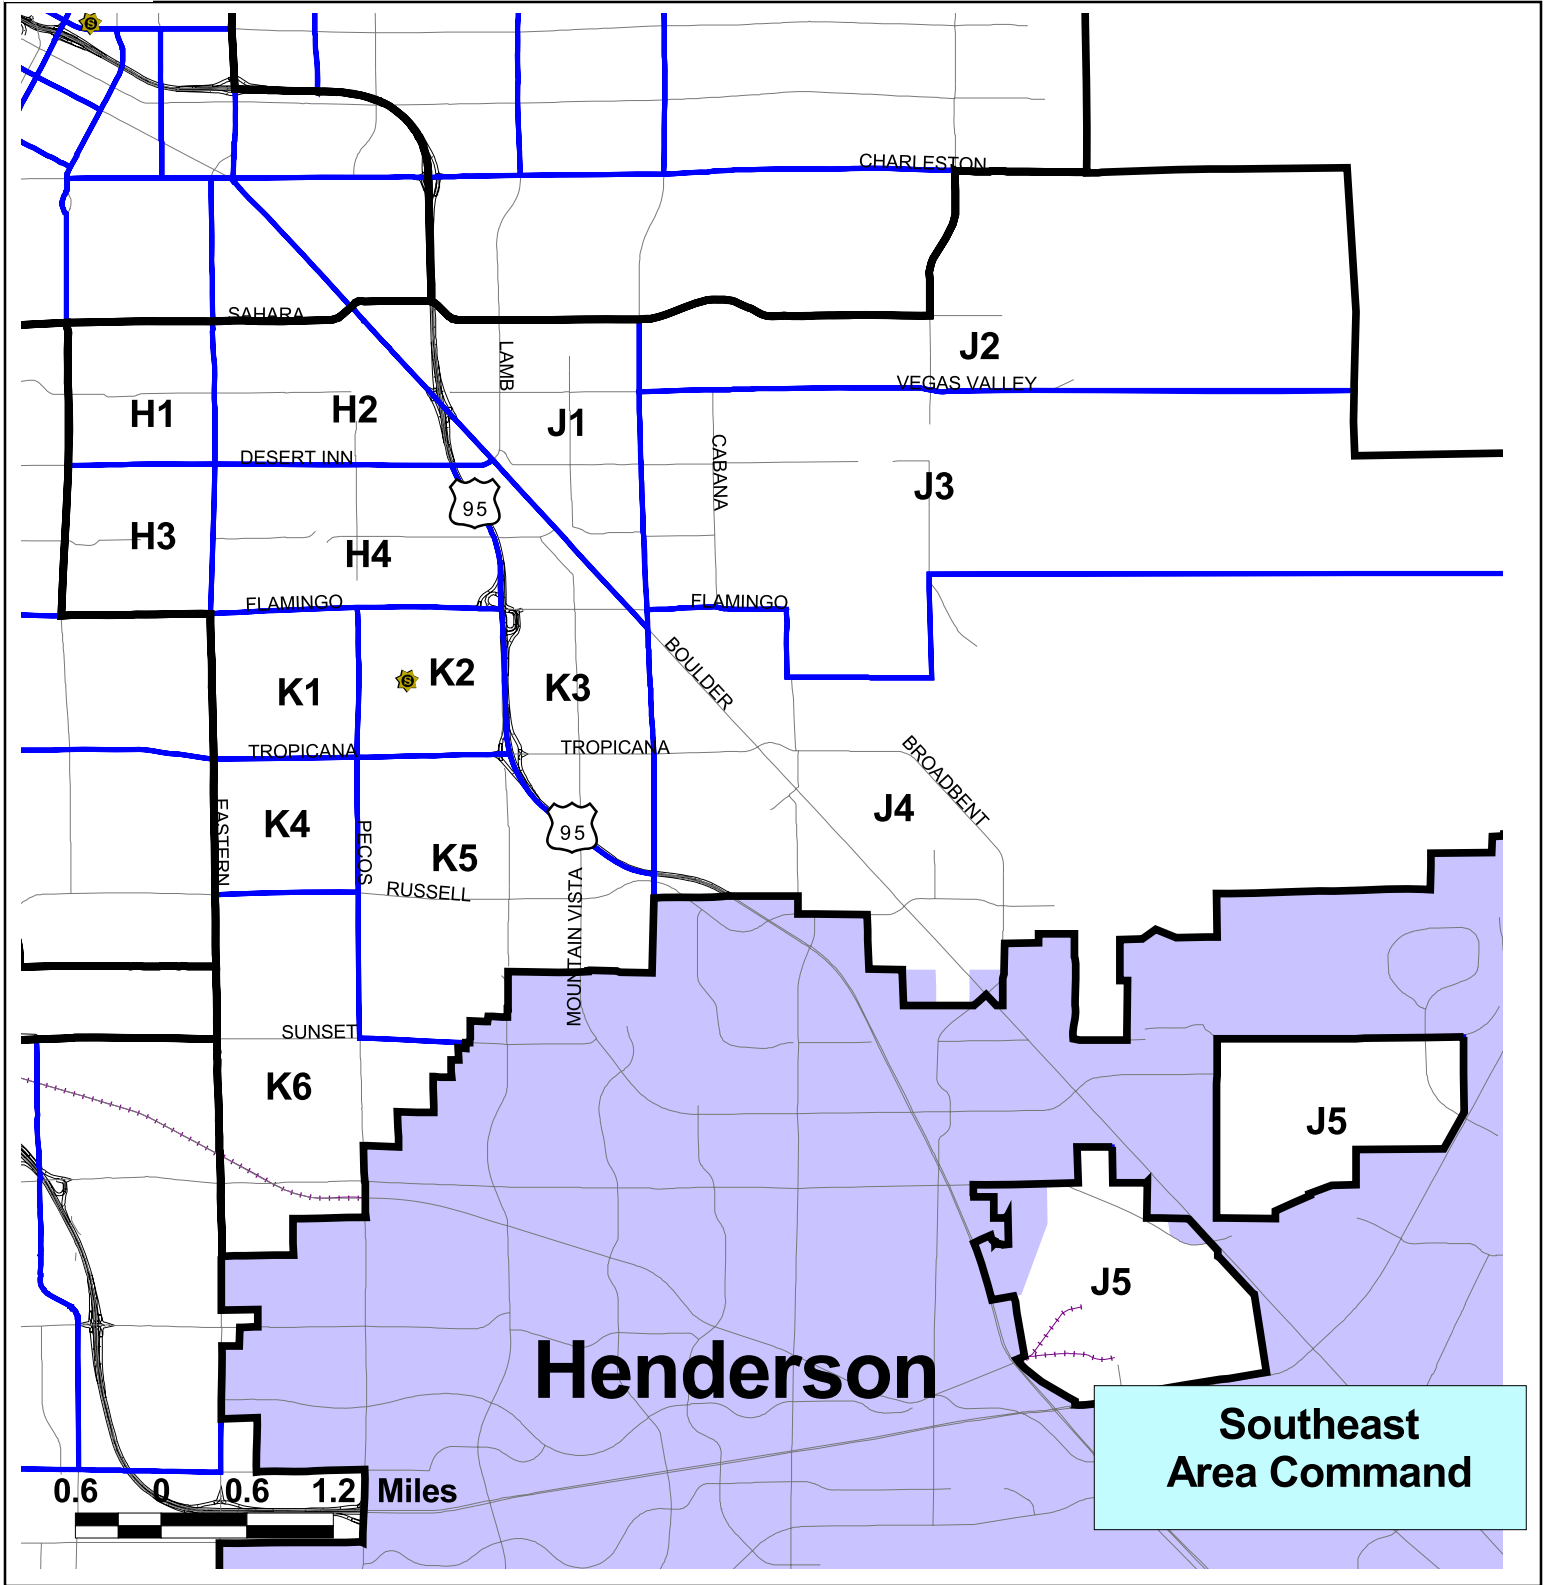

# Las Vegas Metropolitan Police Department

## Area Command and Sectors/Beats Effective November 1, 2008

DOC maps are produced solely to meet the needs of the Las Vegas Metropolitan Police Department. Please contact the DOC at 828-2281 regarding this or any other products.